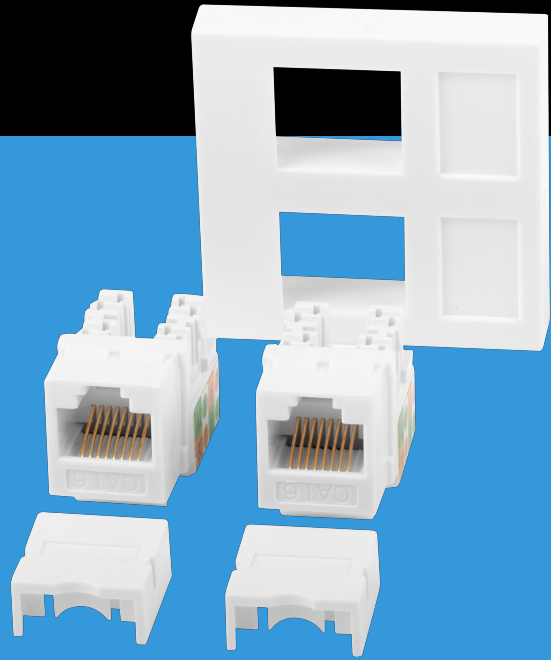

WS-4545-2XRJ45K-W

WALL SOCKET 2X RJ45 45X45 + KEYSTONE 2X CAT.6 UTP

PRODUCT FEATURES:

- Space for two keystone module (e.g. RJ45, HDMI, USB, RCA, BNC, F)
- Mounting hole adapted to keystone elements
- For mounting in boxes with a maximum depth of 45 mm
- Keystone cat.6 UTP with gold-plated connectors

PRODUCT SPECIFICATION:

Type	Module
Connectors	RJ-45
ICT category	Cat. 6
Colour	White