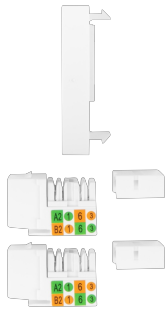

WS-4545-2XRJ45K-W

WALL SOCKET 2X RJ45 45X45 + KEYSTONE 2X CAT.6 UTP

PRODUCT FEATURES:

- Space for two keystone module (e.g. RJ45, HDMI, USB, RCA, BNC, F)
- Mounting hole adapted to keystone elements
- For mounting in boxes with a maximum depth of 45 mm
- Keystone cat.6 UTP with gold-plated connectors

PRODUCT SPECIFICATION:

Type	Module
Connectors	RJ-45
ICT category	Cat. 6
Colour	White