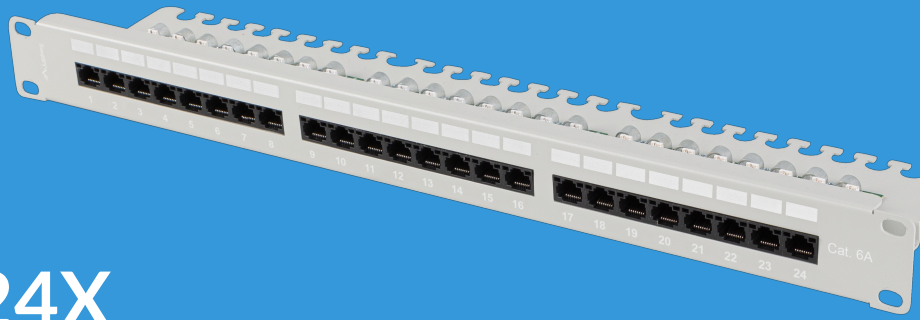

PPUA-1124-S

PATCH PANEL 24X KAT.6A 1U 19"

PRODUCT FEATURES:

- 24x RJ-45 KAT.6A UTP - unshielded
- Universal IDC/LSA connectors compatible with T568A/B
- Port numbering
- Shelf with handles for easy mounting and organization
- Metal cable holders

PRODUCT SPECIFICATION:

Number of ports	24
Connector type	Equipped
Size	19",
ICT height	1 U
ICT category	Cat. 6A
Shielding	No
Grounding	No
Adapted for cables	20-26 AWG
Equipped with connectors	Yes
Durability of the slot connector	200 cycles
Fitting type	IDC/LSA
Material	Steel
Standard	T568A, T568B
Ports identification in the form of numbered fields	Yes
Connector length	21,5 mm
Impedance	75 Ohm
Insertion loss	<, 0.2 dB
RAL color	RAL7035
Colour	Gray
Dimensions	98 x 482,6 x 44,45 mm
Weight	0,9 kg
Environment temperature	from -10 up to 60 °C
Included Accessories	Cable manager, M6 screws, Integrated cable shelf