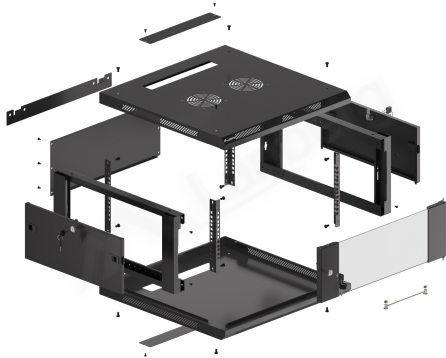

WF01-6604-10B

RACK CABINET 19" WALL-MOUNT

PRODUCT FEATURES:

- Made of high quality rolled steel
- Designed for self-assembly (FLAT PACK)
- Equipped with numbered mounting rails
- Has the ability to mount optional wheels
- Included wall mounting bracket
- Cable entry panel: top and bottom

PRODUCT SPECIFICATION:

Type of cabinet	Wall mount
Size	19"
ICT Height	4 U
Assembly type	Self-assembly
Weatherproof rating	IP20
Working depth	529,5 mm
Standard	ANSI/EIA RS-310-D, DIN 41491/PART 1, DIN 41494/PART 7, ETSI, IEC297-2:1982
Maximum static load	60 kg
Front door types	Temper glass
Slot amount for fans	2
Colour	Black
Front door thickness	5 mm
Upper & lower panel thickness	1,2 mm
Side panel thickness	1 mm
Mounting rails thickness	1,5 mm
Other elements sheet thickness	1,2 mm
Depth	600 mm
Weight	17 kg
Included Accessories	User guide, Grounding cable, M6 screws, Mounting bracket, Front lock, Side locks, Set of assembly elements